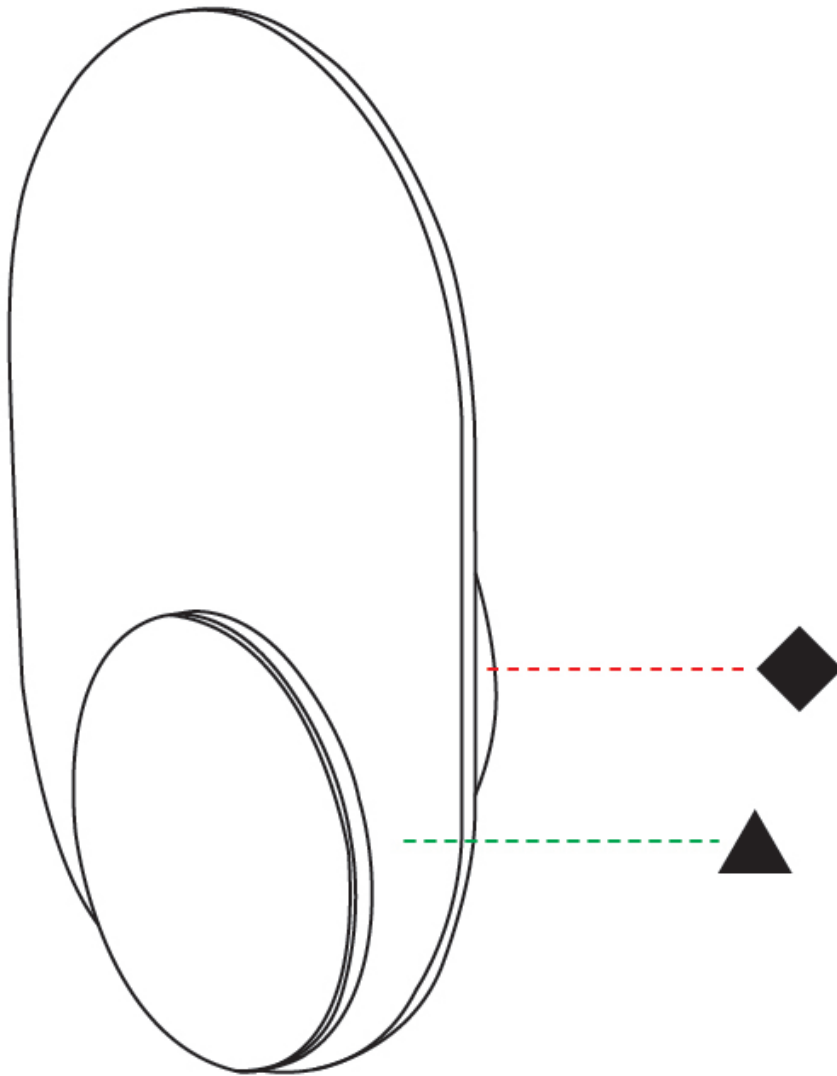

LUOMU 3 SURFACE

D72025-

PROJECT

TYPE

SPECIFIER

QUANTITY

DATE

D