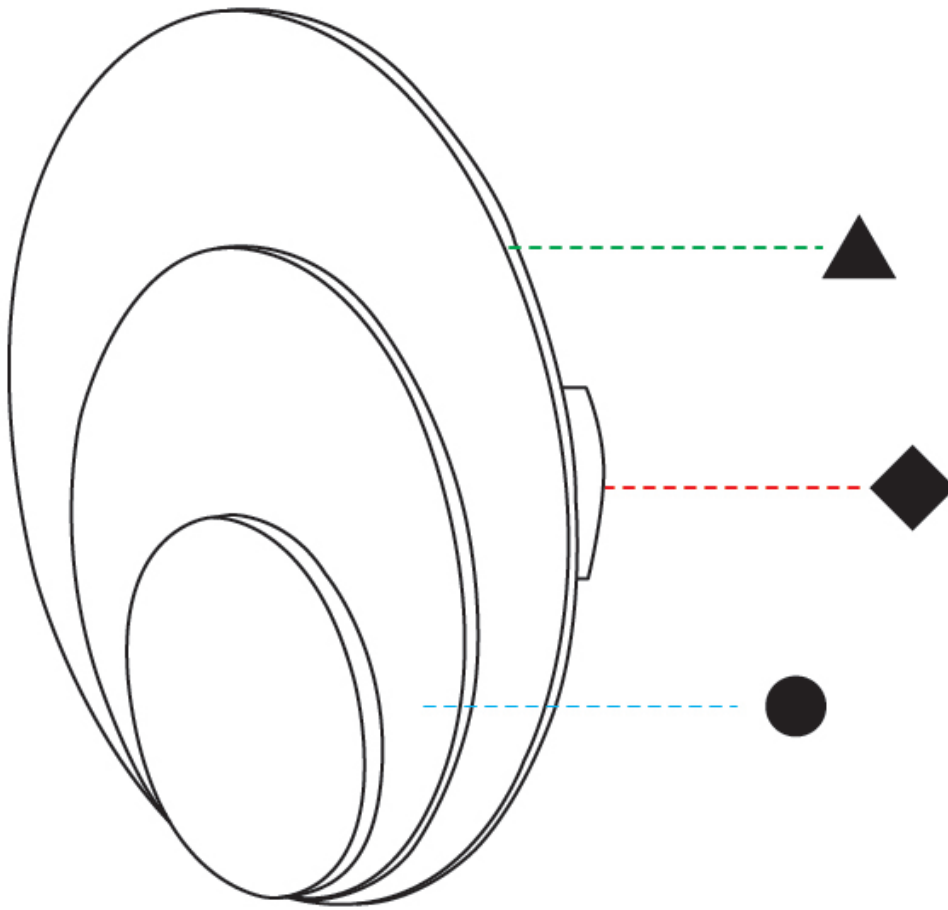

LUOMU 5 SURFACE

D72028-

PROJECT	_____
TYPE	_____
SPECIFIER	_____
QUANTITY	_____
DATE	_____

D