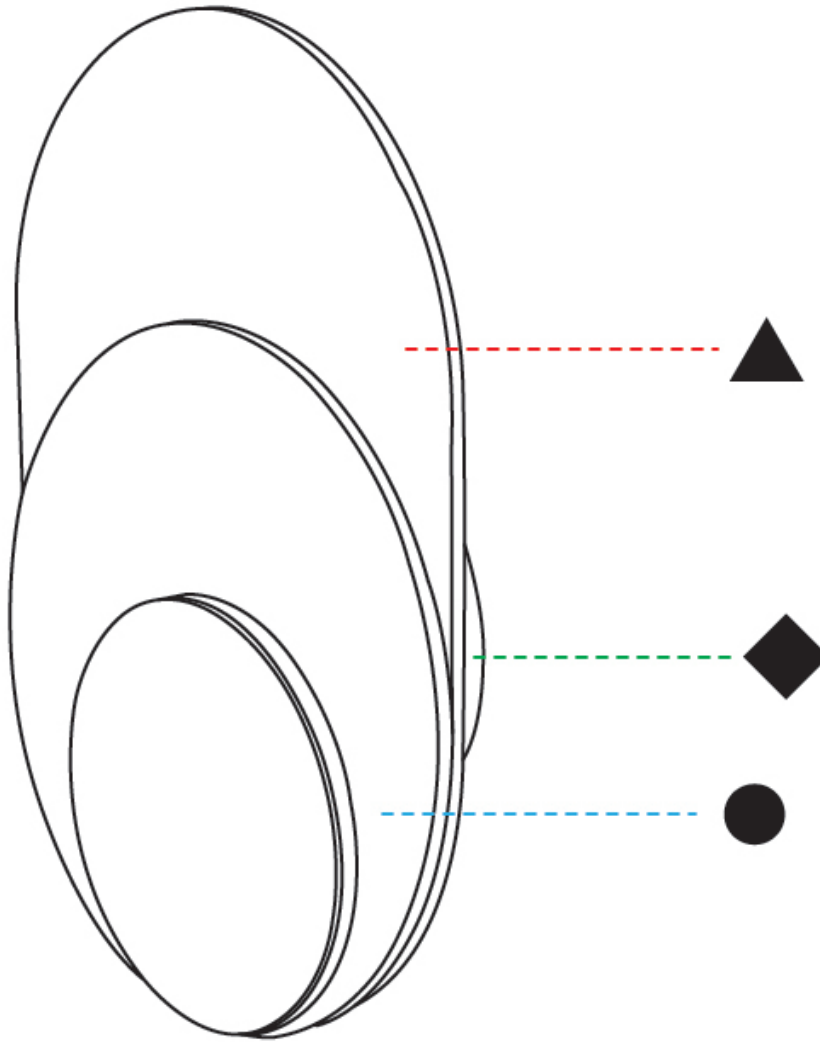

LUOMU 4 SURFACE

D72026-

PROJECT

TYPE

SPECIFIER

QUANTITY

DATE

D